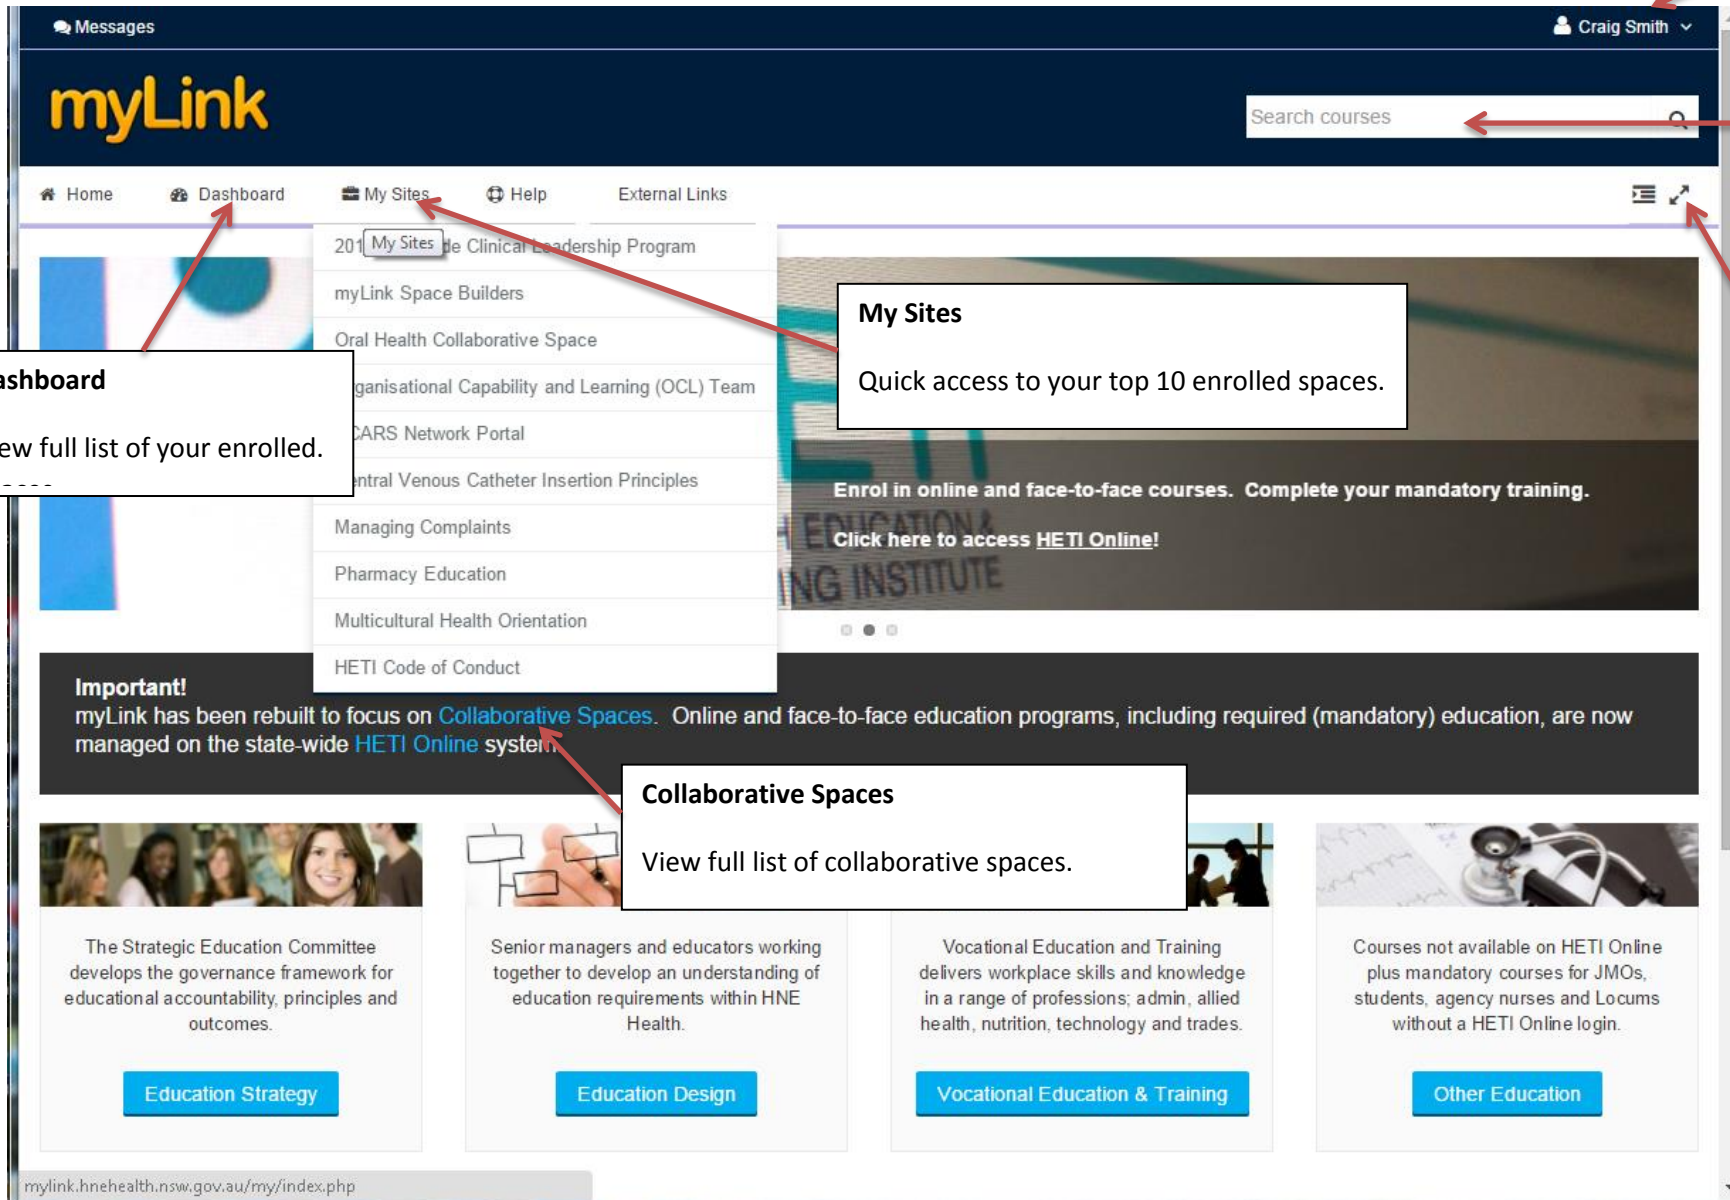

myLink Home Page

Dashboard
View full list of your enrolled.

My Sites
Quick access to your top 10 enrolled spaces.

Collaborative Spaces
View full list of collaborative spaces.

User Name
Log in and out.
View and edit profile.

Search Courses
Find collaborative spaces and courses.

Full Screen
Switch between full Screen and normal mode